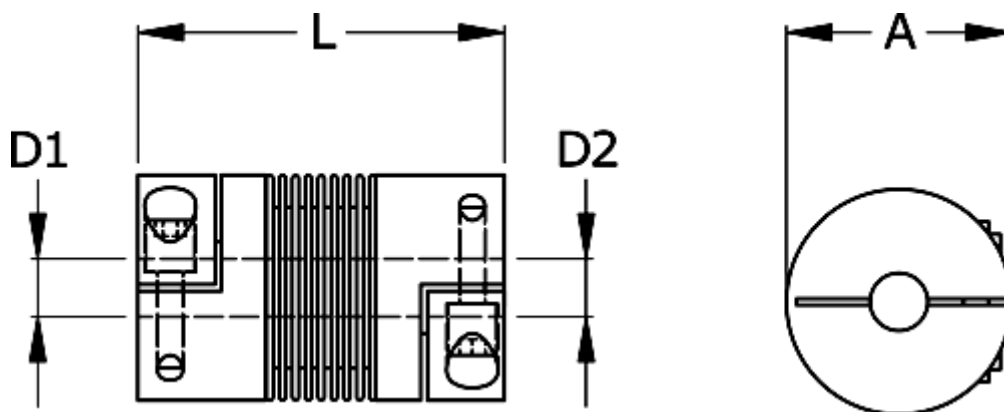

Data Sheet

Article number: 3330403001165555

Description: Bellow coupling type 4 size300
Length 116 mm, bore 55/55 mm

Measures

A	= 110
D1	= 55
D2	= 55
L	= 116
Nom. torque NM (Tkn)	= 300